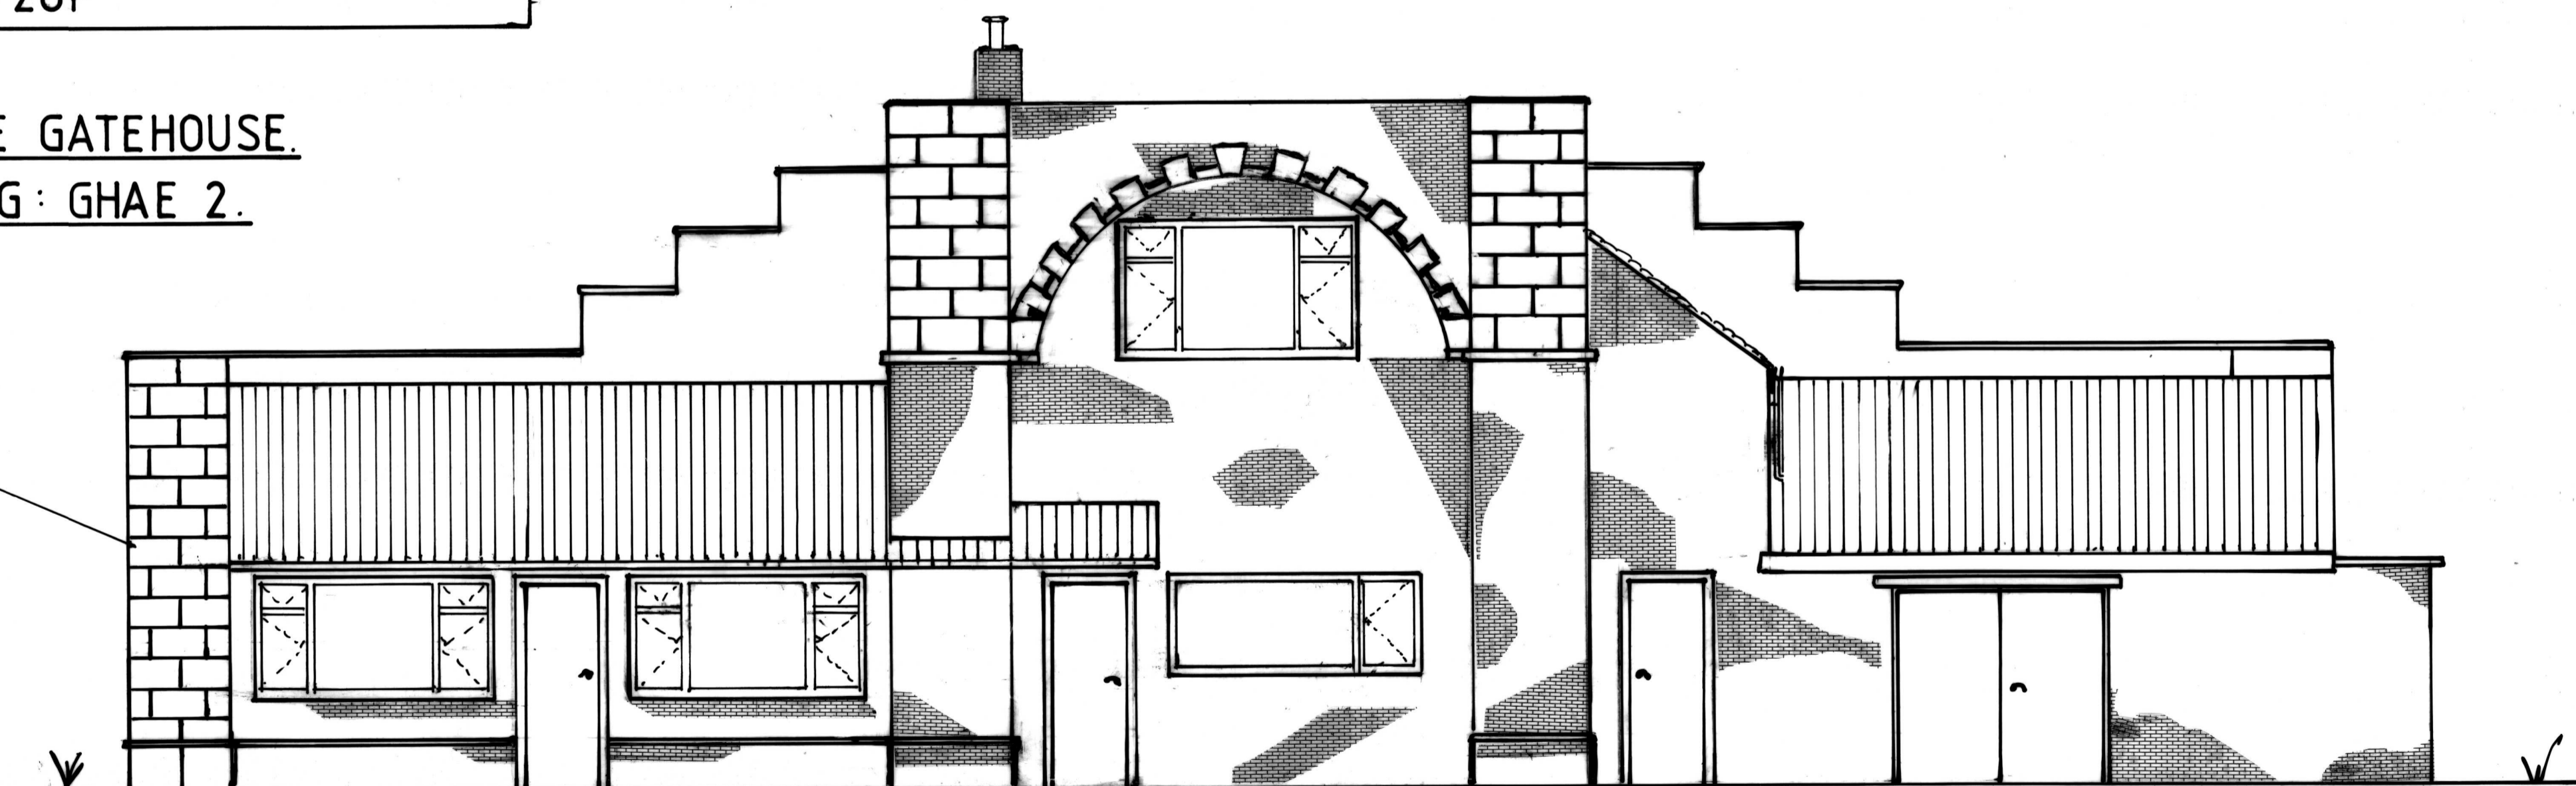

SIDE (SE) ELEVATION AS EXISTING.

1:50

FRONT (SW) ELEVATION AS EXISTING.

1:50

WILLESLEY SCOUT CAMPSITE
 WILLESLEY WOODSIDE
 ASHBY DE LA ZOUCH
 LEICESTERSHIRE
 LE65 2UP

THE GATEHOUSE.
 DWG: GHAE 2.

SIDE (NW) ELEVATION AS EXISTING.

1:50

REAR (NE.) ELEVATION AS EXISTING.

1:50