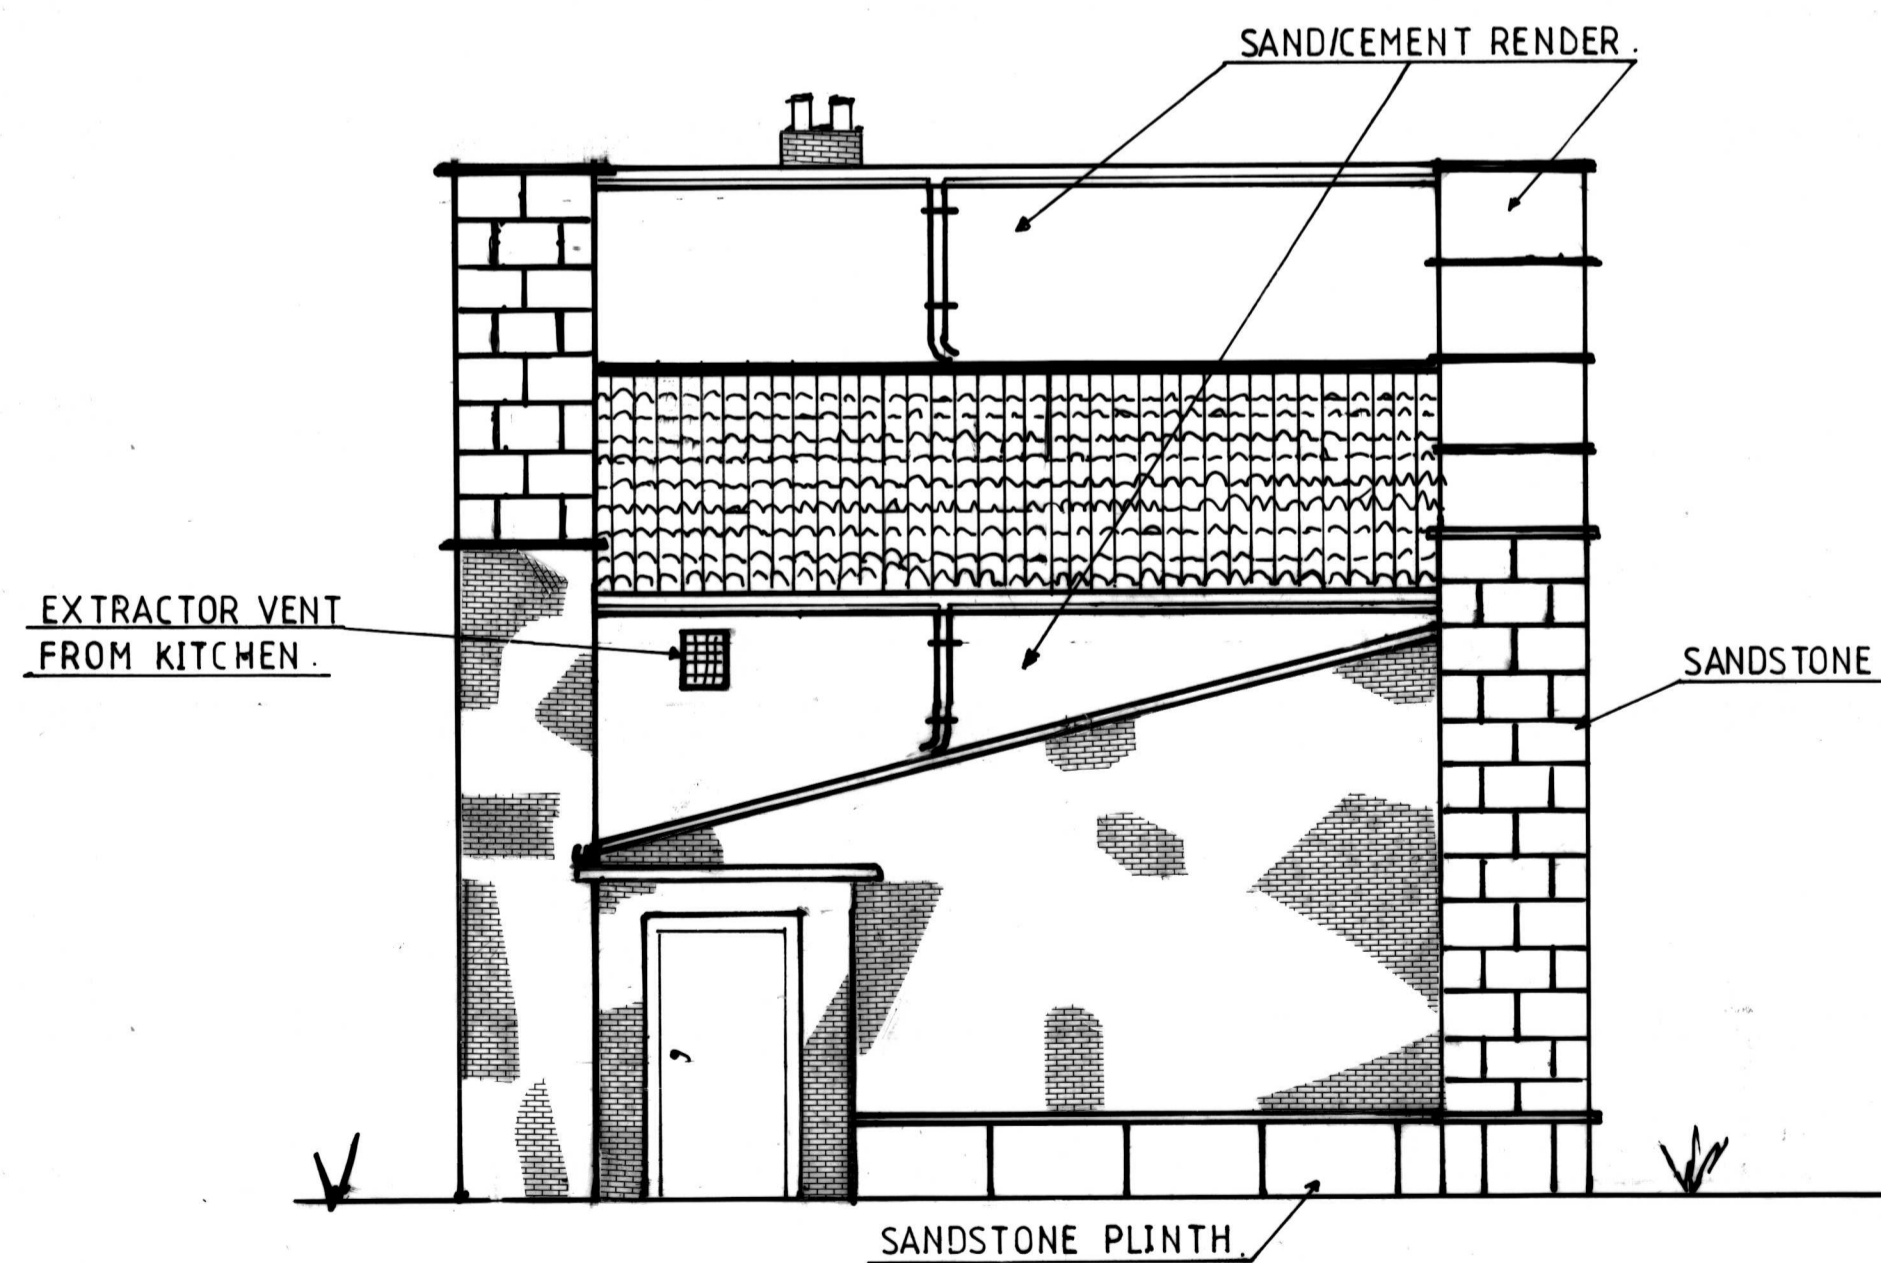

SIDE (SE) ELEVATION AS EXISTING.

1:50

FRONT (SW) ELEVATION AS EXISTING.

1:50

WILLESLEY SCOUT CAMPSITE
 WILLESLEY WOODSIDE
 ASHBY DE LA ZOUCH
 LEICESTERSHIRE
 LE65 2UP

THE GATEHOUSE.
 DWG: GHAE 2.

SIDE (NW) ELEVATION AS EXISTING.

1:50

REAR (NE.) ELEVATION AS EXISTING.

1:50