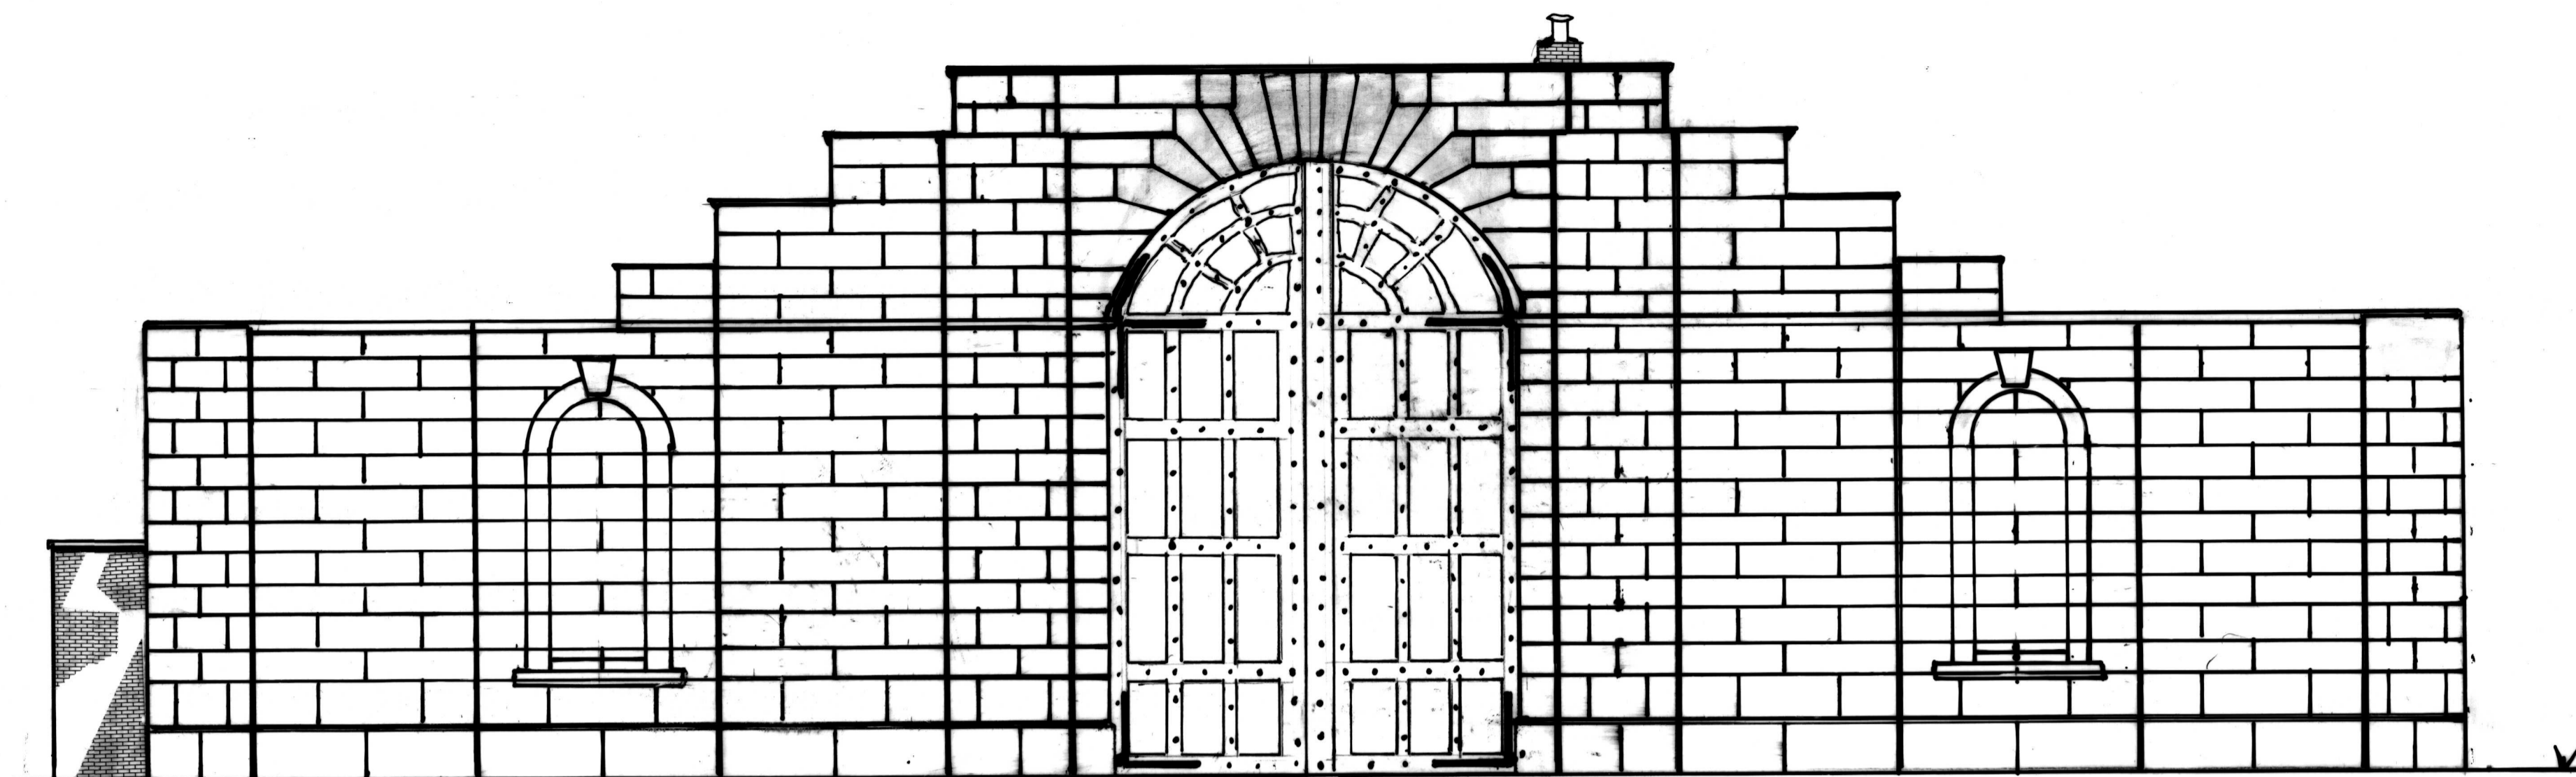

SIDE (SE) ELEVATION AS EXISTING.

1:50

FRONT (SW) ELEVATION AS EXISTING.

1:50

WILLESLEY SCOUT CAMPSITE
 WILLESLEY WOODSIDE
 ASHBY DE LA ZOUCH
 LEICESTERSHIRE
 LE65 2UP

THE GATEHOUSE.
 DWG: GHAE 2.

SIDE (NW) ELEVATION AS EXISTING.

1:50

REAR (NE.) ELEVATION AS EXISTING.

1:50